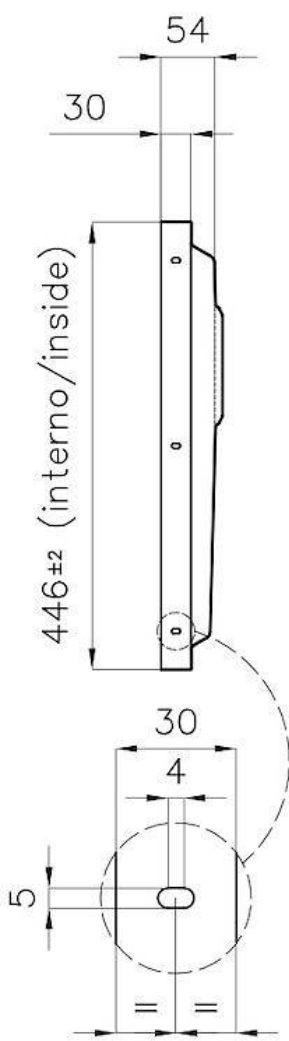

---

Dimensions 446 x 446 mm

---

Number of bowls 1 bowl

---

Bowl dimension 406 x 406 mm

---

Built-in hole [View technical data sheet](#)

## TECHNICAL DATA

DETTAGLIO PER TROPPO PIENO / OVERFLOW DETAILS