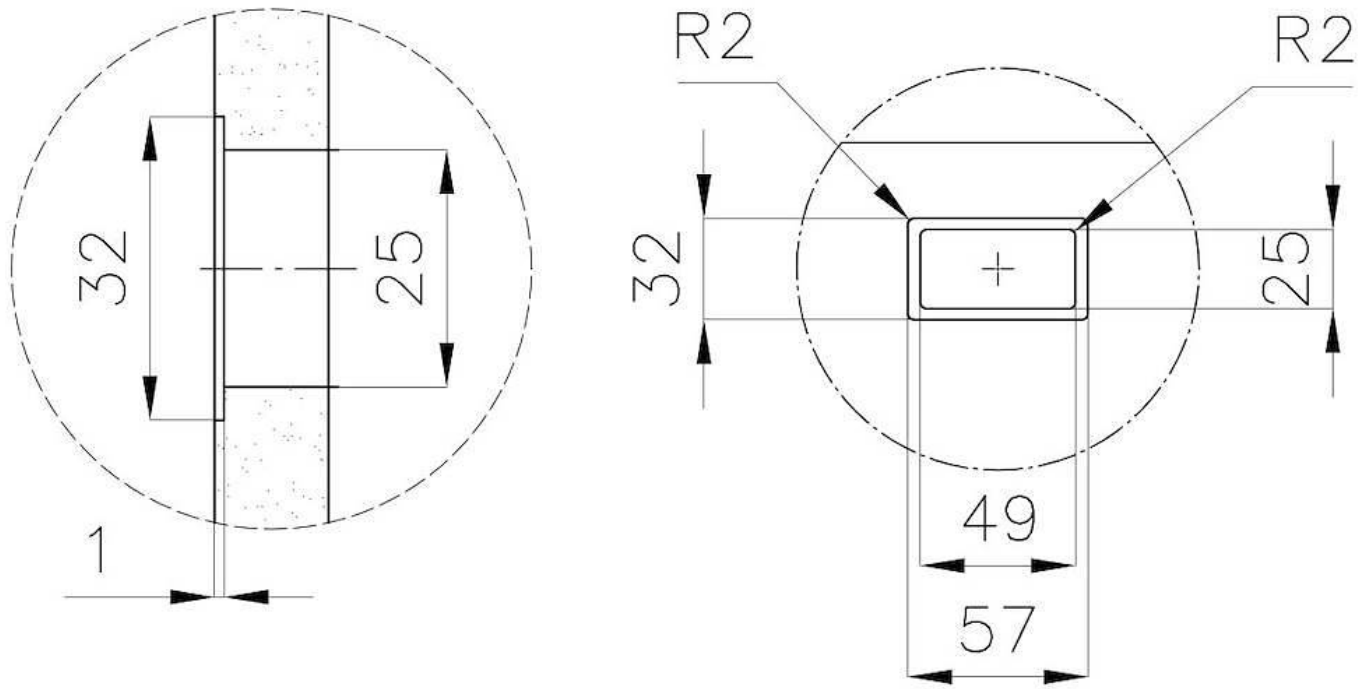

---

Dimensions 446 x 446 mm

---

Number of bowls 1 bowl

---

Bowl dimension 406 x 406 mm

---

Built-in hole [View technical data sheet](#)

High thickness

1mm thick steel. A significant thickness, which guarantees the maximum sturdiness and durability.

Perimetral overflow

The overflow is always a security on the Foster sinks that prevents the overflow of water in case of oversights. The perimeter drain solution improves aesthetics thanks to its square and essential shape.

## TECHNICAL DATA

DETTAGLIO PER TROPPO PIENO / OVERFLOW DETAILS